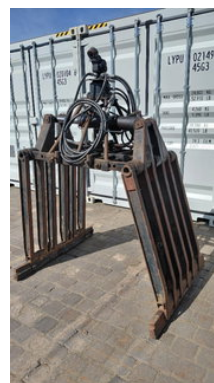

Stenenklem stone clamb with rotator

General features

Brand	Stenenklem
Subcategory	Brick grabs lifter
Condition	Used

Stenenklem stone clamb with rotator

Description

Stone clamb with rotator Also available with loader jib For volvo coupler or System 2000