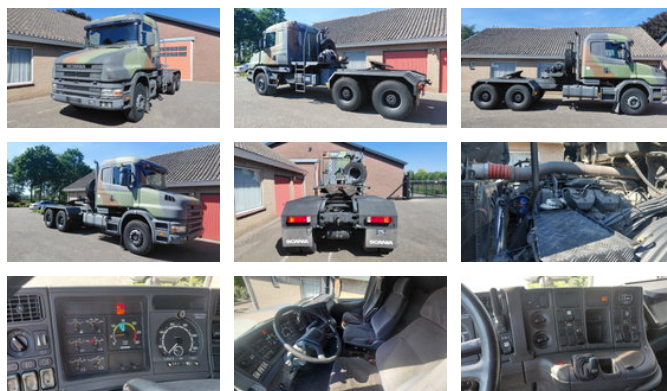

## Scania T144.530 V8 Torpedo Ex army only 80.000km

### General characteristics

Brand	Scania
Model	T144.530 V8
Subcategory	Conventional - torpedo cab
Meter reading	80.200km
Year of construction	2000
Condition	Used

# Scania T144.530 V8 Torpedo Ex army only 80.000km

## Description

Scania T144 Torpedo 6X4 530 HP Steel suspension Joost 3.5" fifth wheel Ex military Only 80.000 km 25 tons winch with remote  
Sleeper cab Multiple in stock