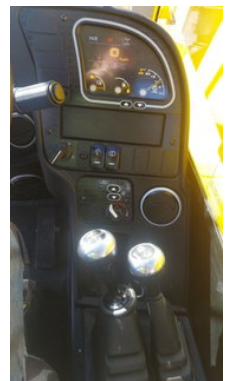

JCB 531-70 only 1500 hours

General characteristics

Brand	JCB
Subcategory	Rigid telehandler
Year of construction	2022
Condition	Used
CE marking	And

JCB 531-70 only 1500 hours

Description

JCB 531-70 Very good condition 1500 hours 3100 kg capacity 7 m height 4x4x4 Bucket available