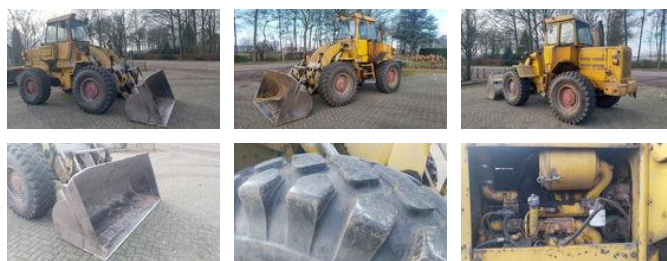

Caterpillar 920 / Good working condition / Near new tires

General features

Brand	Caterpillar
Subcategory	Wheel loader
Condition	Used

Caterpillar 920 / Good working condition / Near new tires

Description

Cat 920 in good working condition Tires are as good as new 17.5-25 tires