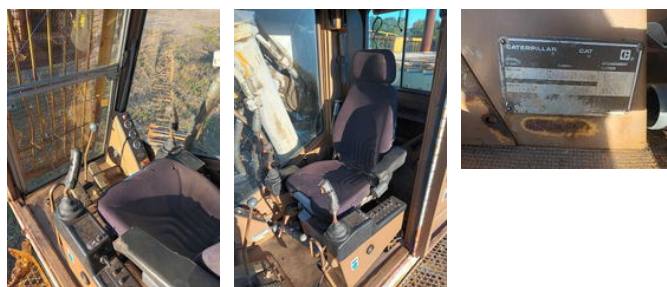

Caterpillar 245B FS Good working condition also available for parts

General features

| | |
|-------------|------------------------|
| Brand | Caterpillar |
| Subcategory | Front shovel excavator |
| Condition | Used |

Characteristics

Serial number

211

Caterpillar 245B FS Good working condition also available for parts

Description

Good working Cat 245B front shovel Working Video: <https://www.youtube.com/watch?v=5GIqy4mPbx0&t=4s> The parts are also available loose