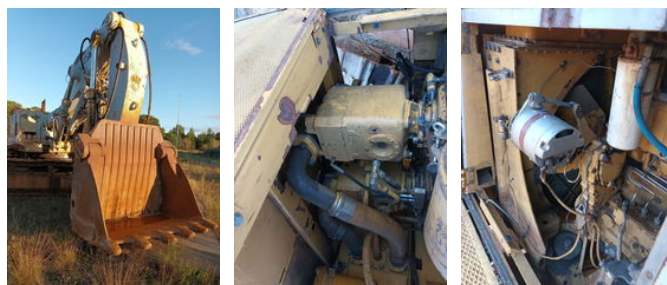

Caterpillar 245B FS Good working condition also available for parts

General features

| | |
|-------------|------------------------|
| Brand | Caterpillar |
| Subcategory | Front shovel excavator |
| Condition | Used |

Characteristics

Serial number

211

Caterpillar 245B FS Good working condition also available for parts

Description

Good working Cat 245B front shovel Working Video: <https://www.youtube.com/watch?v=5GIqy4mPbx0&t=4s> The parts are also available loose